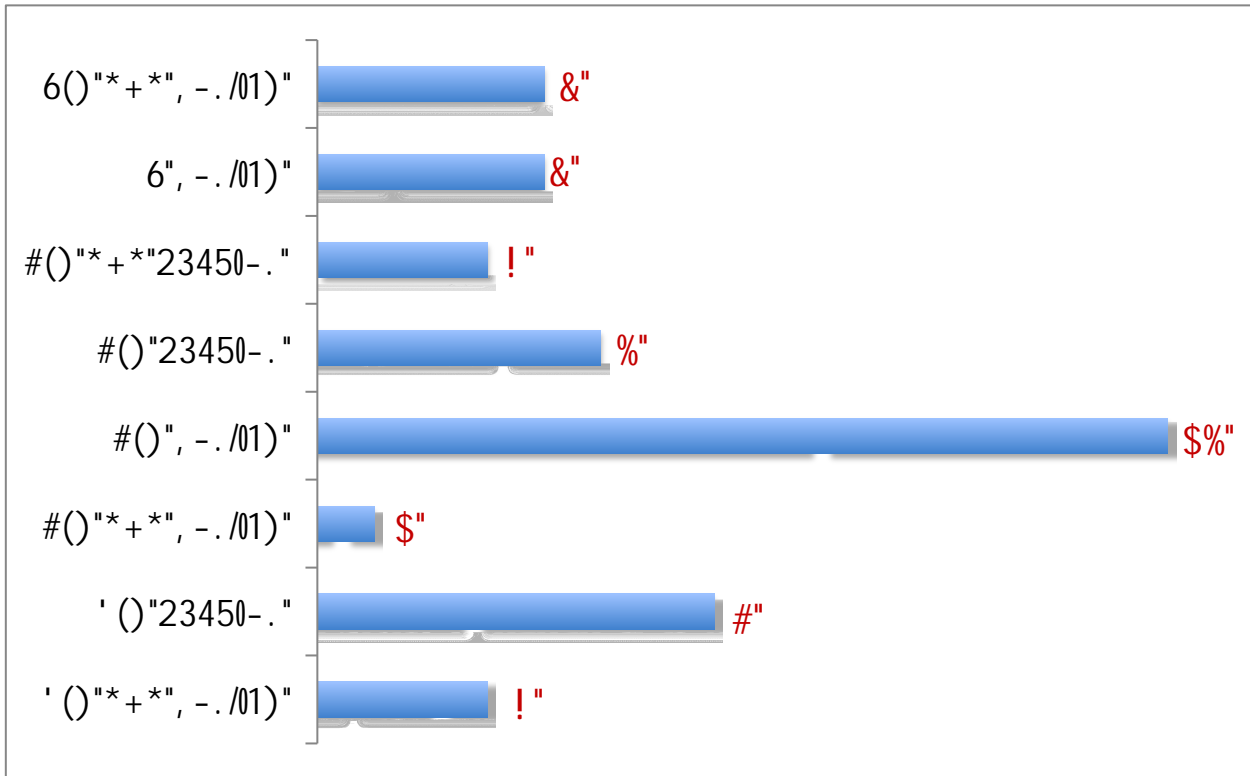

5th Six Weeks Dashboard 2014-2015

English/Reading Failures by Grade Level